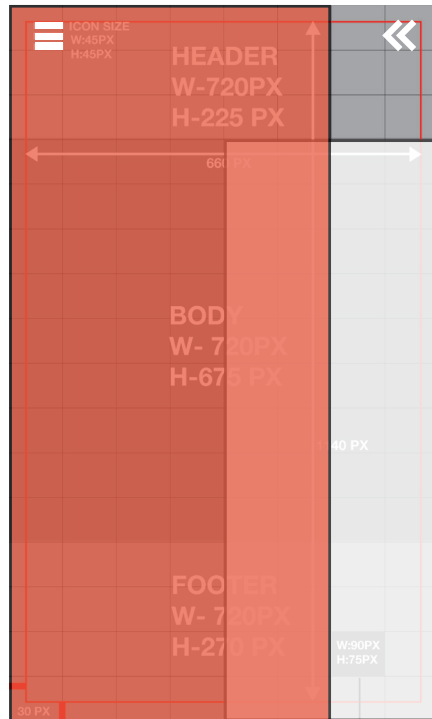

MAIN TEXT COLOR

R:234

G:83

B:57

**ACCENT COLOR/
BUTTON COLOR**

THE GRID & LAYOUT

THE GRID IS DIVIDED TO THREE SUB CATEGORIES TO ALIGN WITH AND MAXIMISE THE FUNCTIONALITY OF THE APP. IT'S STILL INTERCHANGEABLE.

HEADER:
CONTAINS ICONS/
HEADLINES/ IDENTIFIERS

BODY:
THIS IS HOME TO THE MAIN
FUNCTIONALITY OF THE PAGE
FOR E.G. THIS WILL CONTAIN
ALL 'CHAT' ELEMENTS IN LINES
OF INVESTIGATION,
BODY OF NOTEBOOK, ETC.

FOOTER:
THIS USUALLY CONTAINS
OPTIONS/ BUTTONS AND WHERE
THE USER INPUTS INFORMATION

THE GRID & LAYOUT

MAIN MENU

3/4 of screen W-540px, H-1200px
 RED (R234 G83 B57)
 Animates from left side of the screen
 from menu icon

SUB MENU TAP

W-105px, H-75px
 WHITE, OPACITY 90%
 Placed on right side of the screen,
 from 225px downwards.

SUB MENU

1/2 of screen W-360px, H-975px
 WHITE, OPACITY 90%
 Animates from right side of the screen
 from plus tap, 225px downwards.

THE GRID & LAYOUT

TEXT SAFE

90px from left and right sides

MAIN ICON LOCATON