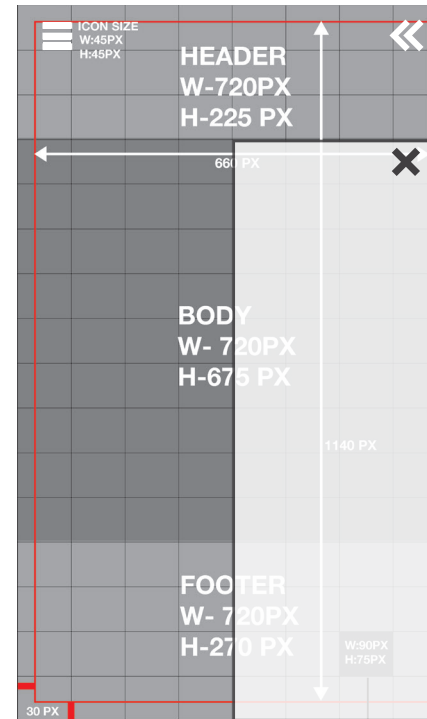

THE GRID & LAYOUT

MAIN MENU

3/4 of screen W-540px, H-1200px
 RED (R234 G83 B57)
 Animates from left side of the screen
 from menu icon

SUB MENU TAP

W-105px, H-75px
 WHITE, OPACITY 90%
 Placed on right side of the screen,
 from 225px downwards.

SUB MENU

1/2 of screen W-360px, H-975px
 WHITE, OPACITY 90%
 Animates from right side of the screen
 from plus tap, 225px downwards.

THE GRID & LAYOUT

TEXT SAFE

90px from left and right sides

MAIN ICON LOCATON

Main icons snapped to line located 90px from left and right sides and sits on line 75px from top.

TYPOGRAPHY

PRIMARY - Helvetica Neue LT Pro **BOLD**

**ABCDEFGHIJKL
MNOPQRSTUVWXYZ
XYZ#0123456789**

SECONDARY - Helvetica Neue LT Pro **MEDIUM**

ICONS & SCREEN FURNITURE

MAIN MENU ICON

H 45px W 45px
WHITE

PLUS TAP SUB MENU ICON

H 48px W 48px
GREY

CROSS ICON

H 47px W 47px
GREY

BACK ICON