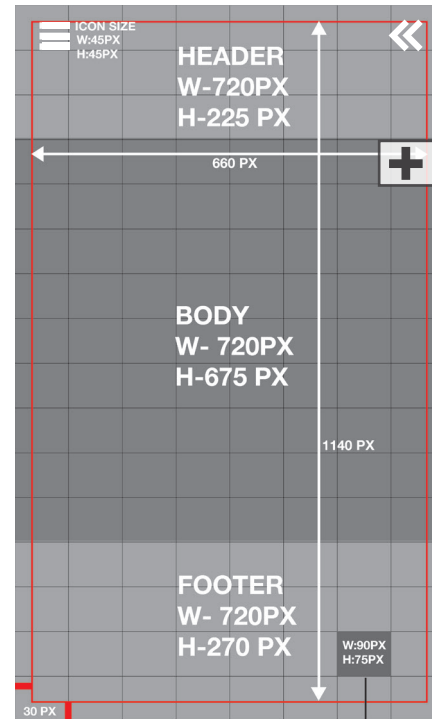

MAIN TEXT COLOR

R:234

G:83

B:57

**ACCENT COLOR/
BUTTON COLOR**

THE GRID & LAYOUT

THE GRID IS DIVIDED TO THREE SUB CATEGORIES TO ALIGN WITH AND MAXIMISE THE FUNCTIONALITY OF THE APP. IT'S STILL INTERCHANGEABLE.

HEADER:
CONTAINS ICONS/
HEADLINES/ IDENTIFIERS

BODY:
THIS IS HOME TO THE MAIN
FUNCTIONALITY OF THE PAGE
FOR E.G. THIS WILL CONTAIN
ALL 'CHAT' ELEMENTS IN LINES
OF INVESTIGATION,
BODY OF NOTEBOOK, ETC.

FOOTER:
THIS USUALLY CONTAINS
OPTIONS/ BUTTONS AND WHERE
THE USER INPUTS INFORMATION

THE GRID & LAYOUT

MAIN MENU

3/4 of screen W-540px, H-1200px
 RED (R234 G83 B57)
 Animates from left side of the screen
 from menu icon

SUB MENU TAP

W-105px, H-75px
 WHITE, OPACITY 90%
 Placed on right side of the screen,
 from 225px downwards.

SUB MENU

1/2 of screen W-360px, H-975px
 WHITE, OPACITY 90%
 Animates from right side of the screen
 from plus tap, 225px downwards.

THE GRID & LAYOUT

TEXT SAFE

90px from left and right sides

MAIN ICON LOCATON