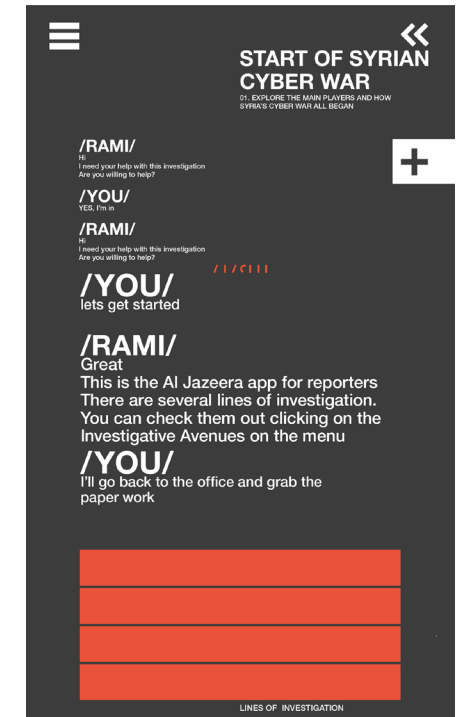

CHAT MESSENGER TEXT

Helvetica Neue LT Pro
65 MEDIUM 28PT
WHITE, lowercase
Distance between lines 30PT

TITLE /NAME TEXT

Helvetica Neue LT Pro
75 MEDIUM 48PT
WHITE, UPPERCASE
Distance between lines 30PT