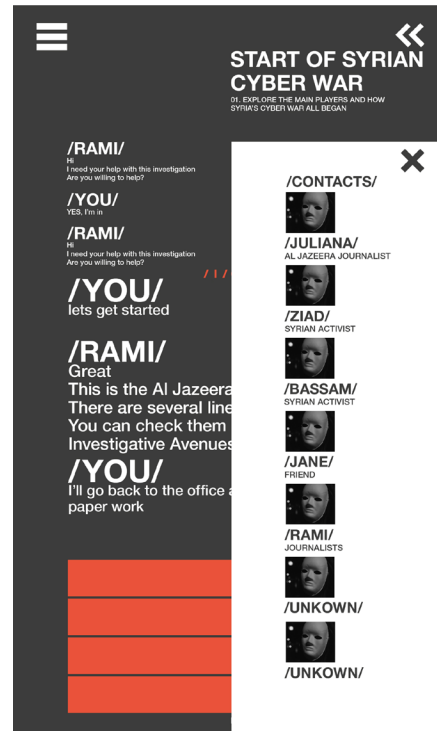

LOGIN

QUEST FRAME

FRAMES/ MENU

MAIN MENU

SUB TAB MENU

FRAMES/ CHAT/ TAB MENU

CHAT

CHAT
PREVIOUS MESSAGES SCROLL
UPWARDS AND SCALE DOWN.