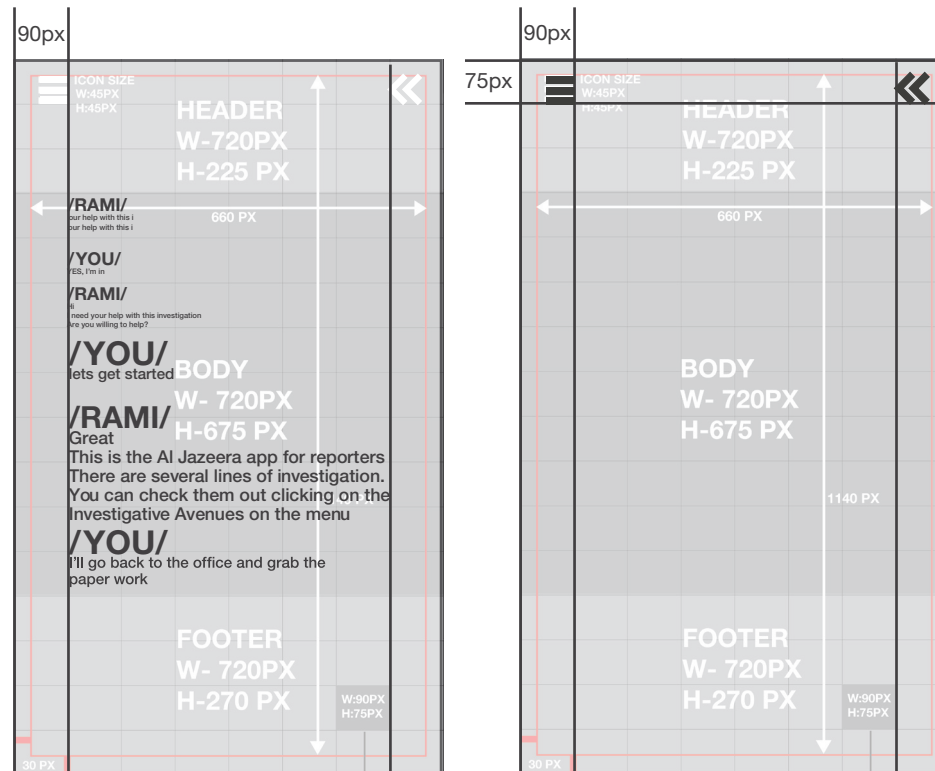

THE GRID & LAYOUT

MAIN MENU

3/4 of screen W-540px, H-1200px
 RED (R234 G83 B57)
 Animates from left side of the screen
 from menu icon

SUB MENU TAP

W-105px, H-75px
 WHITE, OPACITY 90%
 Placed on right side of the screen,
 from 225px downwards.

SUB MENU

1/2 of screen W-360px, H-975px
 WHITE, OPACITY 90%
 Animates from right side of the screen
 from plus tap, 225px downwards.

THE GRID & LAYOUT

TEXT SAFE

90px from left and right sides

MAIN ICON LOCATON

ICONS & SCREEN FURNITURE

MAIN MENU ICON

H 45px W 45px
WHITE

PLUS TAP SUB MENU ICON

H 48px W 48px
GREY

CROSS ICON

H 47px W 47px
GREY

BACK ICON

H 51px W 56px

NOTIFICATION ICON

H ??px W ??px

VIRUS ICON

H ??px W ??px

TIME MEASURE ICON

H ??px W ??px

**VUNERABILITY
MEASURE ICON**