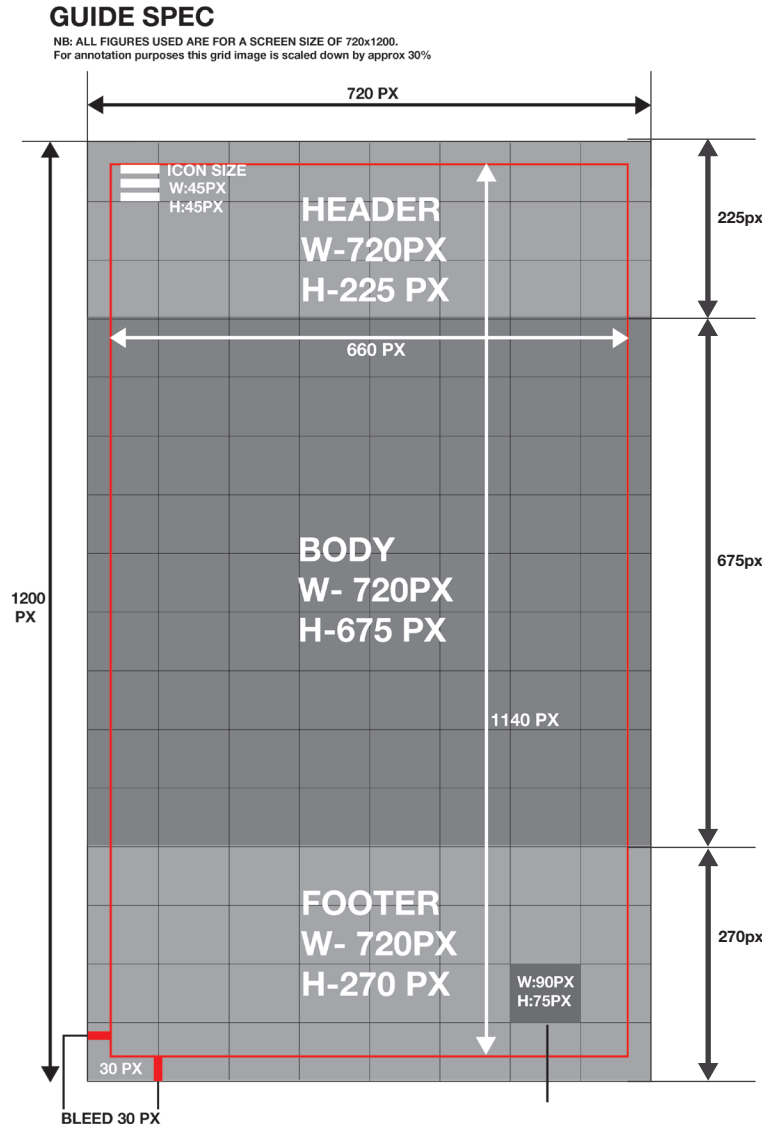

MAIN TEXT COLOR

R:234

G:83

B:57

**ACCENT COLOR/
BUTTON COLOR**

THE GRID & LAYOUT

THE GRID IS DIVIDED TO THREE SUB CATEGORIES TO ALIGN WITH AND MAXIMISE THE FUNCTIONALITY OF THE APP. IT'S STILL INTERCHANGEABLE.

THE GRID & LAYOUT

MAIN MENU

3/4 of screen W-540px, H-1200px
 RED (R234 G83 B57)
 Animates from left side of the screen
 from menu icon

SUB MENU TAP

W-105px, H-75px
 WHITE, OPACITY 90%
 Placed on right side of the screen,
 from 225px downwards.

SUB MENU

1/2 of screen W-360px, H-975px
 WHITE, OPACITY 90%
 Animates from right side of the screen
 from plus tap, 225px downwards.

THE GRID & LAYOUT

TEXT SAFE

90px from left and right sides

MAIN ICON LOCATON

ICONS & SCREEN FURNITURE

MAIN MENU ICON

H 45px W 45px
WHITE

PLUS TAP SUB MENU ICON

H 48px W 48px
GREY

CROSS ICON

H 47px W 47px
GREY

BACK ICON