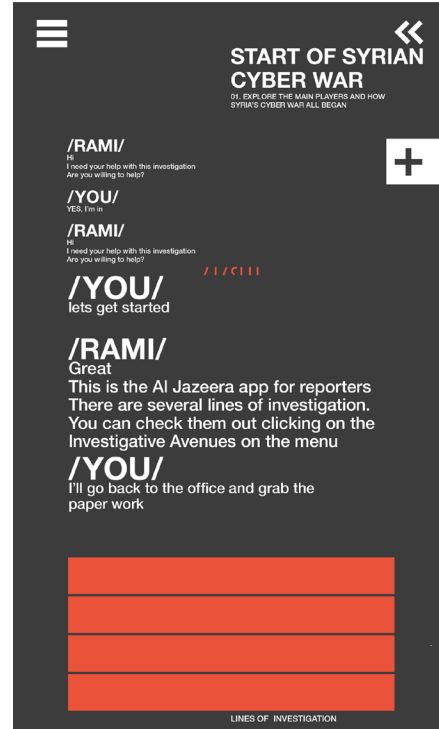

LOGIN

QUEST FRAME

FRAMES/ MENU

MAIN MENU

SUB TAB MENU

FRAMES/ CHAT/ TAB MENU

CHAT

CHAT
PREVIOUS MESSAGES SCROLL
UPWARDS AND SCALE DOWN.