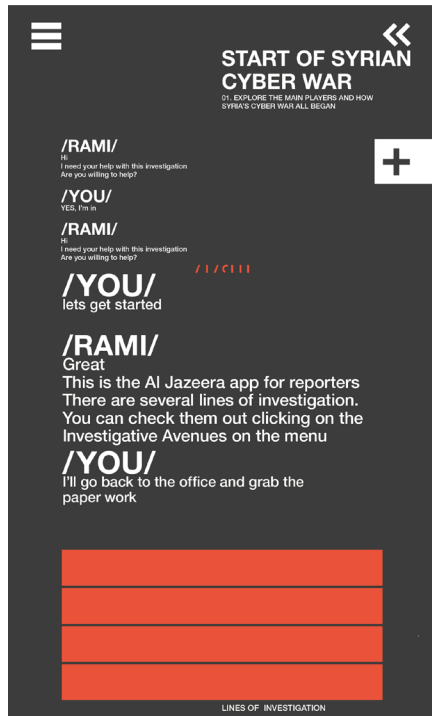

TYPOGRAPHY

OPTION BUTTON/ CHAT MESSENGER TEXT

Helvetica Neue LT Pro

75 BOLD ??PT

WHITE, lowercase

Distance between lines??PT