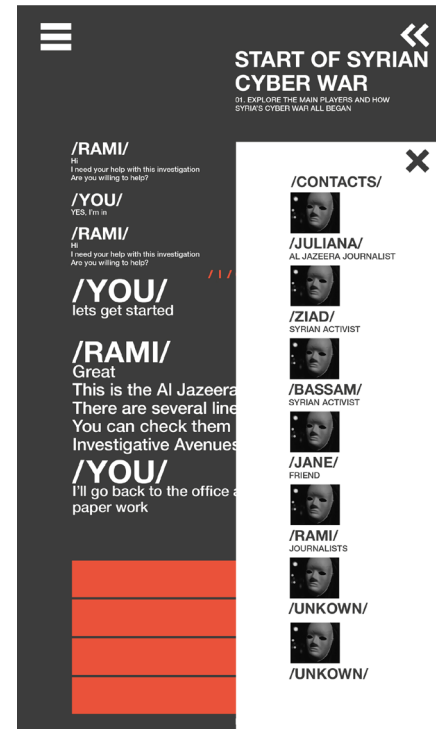

LOGIN

QUEST FRAME

FRAMES/ MENU

MAIN MENU

SUB TAB MENU

FRAMES/ CHAT/ TAB MENU

CHAT

CHAT
PREVIOUS MESSAGES SCROLL
UPWARDS AND SCALE DOWN.